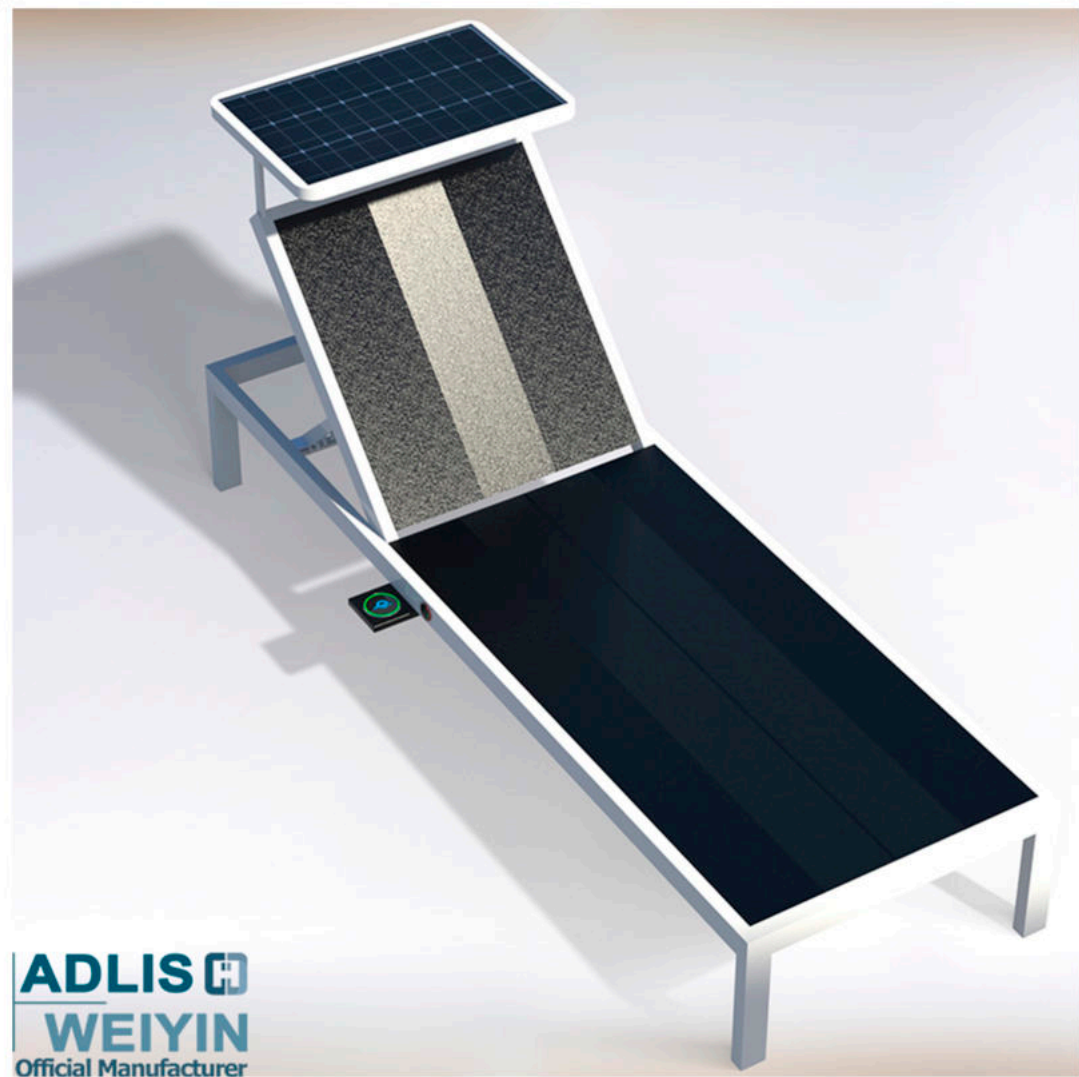

ADLIS
WEIYIN
Official Manufacturer