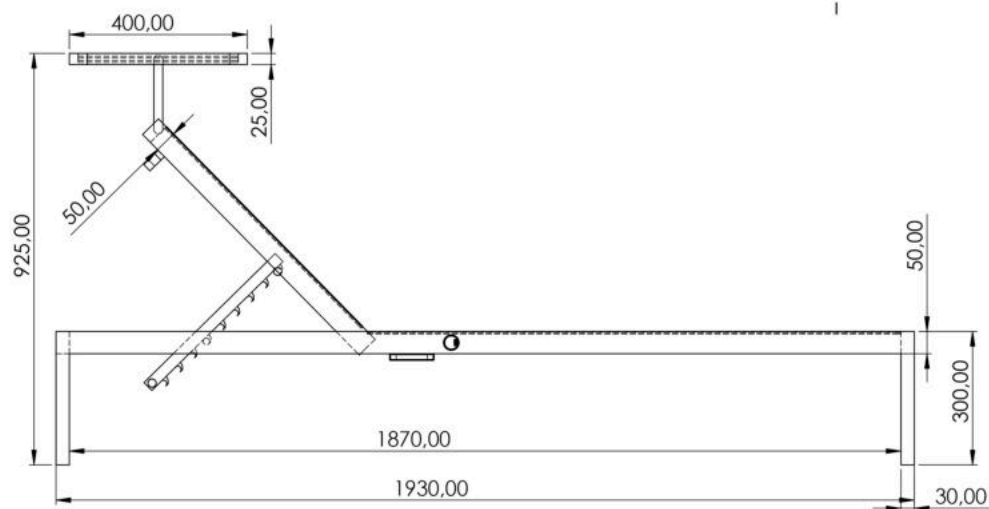

Characteristics

Model	WYC1841	Appearance	
Size	194cm, 71cm, 30/81CM		
N.W.	60KG		
G.W.	80KG		
Certificate	CE ISO		
Function	In sunlight condition, product will charge build-in Li-ion battery by solar panel, and charge cell phones by cables simultaneous. Without sunlight condition, product will charge cell phone by its built-in battery.		
Material	Stainless steel #304		
Solar panel	Monocrystalline silicon		
Solar power	45W		
AC power	Optional		
Controller	MPPT		
Battery type	Li-ion battery/Li-op4 optional		
Working temp.	-20C-40C/-20C-65C		
Battery capacity	12V/30Ah		
USB charger	2		
Wireless charger	1		
LED light	NO		
Advertising display	NO		
WiFi router	4G/International router		
Bluetooth/speaker	NO		
Warranty	1 Year		
Battery notice	The controller works well above -40°C , while the working efficiency of battery is getting less and less under 0°C, when -10°C it already doesn't work. Yet after the temperate rises back to over 0°C, it will work again. Therefore, in very cold winter the chargers on bench don't work. In good sunshine, the battery is fully charged in about 7-8 hours.		

ADLIS
WEIYIN