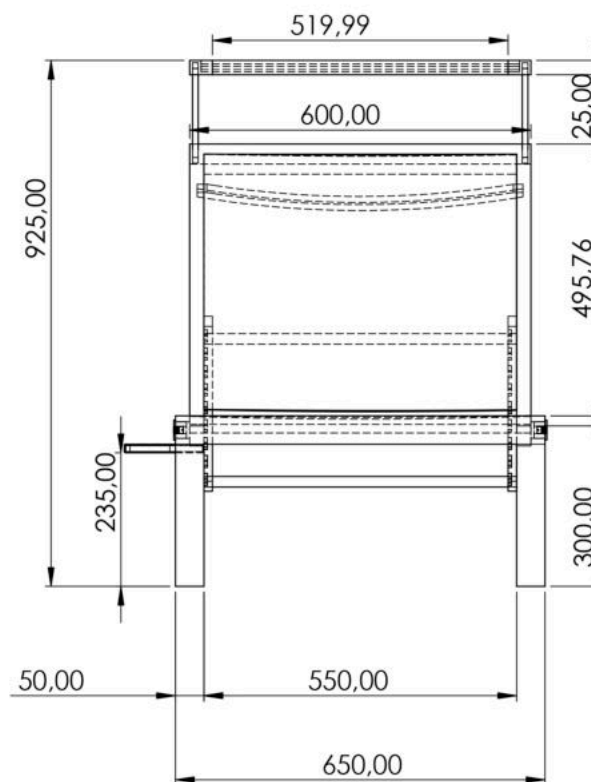

Characteristics

Model	WYC1841	Appearance	
Size	194cm, 71cm, 30/81CM		
N.W.	60KG		
G.W.	80KG		
Certificate	CE ISO		
Function	In sunlight condition, product will charge build-in Li-ion battery by solar panel, and charge cell phones by cables simultaneous. Without sunlight condition, product will charge cell phone by its built-in battery.		
Material	Stainless steel #304		
Solar panel	Monocrystalline silicon		
Solar power	45W		
AC power	Optional		
Controller	MPPT		
Battery type	Li-ion battery/Li-op4 optional		
Working temp.	-20C-40C/-20C-65C		
Battery capacity	12V/30Ah		
USB charger	2		
Wireless charger	1		
LED light	NO		
Advertising display	NO		
WiFi router	4G/International router		
Bluetooth/speaker	NO		
Warranty	1 Year		
Battery notice	The controller works well above -40°C , while the working efficiency of battery is getting less and less under 0°C, when -10°C it already doesn't work. Yet after the temperate rises back to over 0°C, it will work again. Therefore, in very cold winter the chargers on bench don't work. In good sunshine, the battery is fully charged in about 7-8 hours.		

ADLIS
WEIYIN