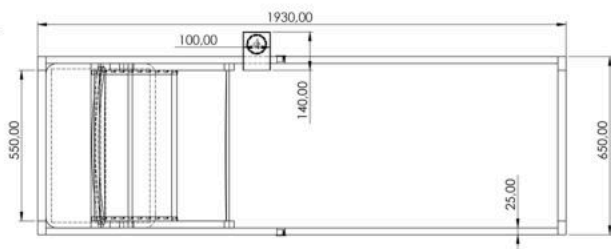

ADLIS

**SMART BENCH
SMART CONTAINER
SMART HOME
SMART SECURITY**

WEIYIN

TECHNOLOGY

DATA SHEET: WYC1941

Characteristics

Model	WYC1841	Appearance	
Size	194cm, 71cm, 30/81CM		
N.W.	60KG		
G.W.	80KG		
Certificate	CE ISO		
Function	In sunlight condition, product will charge build-in Li-ion battery by solar panel, and charge cell phones by cables simultaneous. Without sunlight condition, product will charge cell phone by its built-in battery.		
Material	Stainless steel #304		
Solar panel	Monocrystalline silicon		
Solar power	45W		
AC power	Optional		
Controller	MPPT		
Battery type	Li-ion battery/Li-op4 optional		
Working temp.	-20C-40C/-20C-65C		
Battery capacity	12V/30Ah		
USB charger	2		
Wireless charger	1		
LED light	NO		
Advertising display	NO		
WiFi router	4G/International router		
Bluetooth/speaker	NO		
Warranty	1 Year		
Battery notice	The controller works well above -40°C , while the working efficiency of battery is getting less and less under 0°C, when -10°C it already doesn't work. Yet after the temperate rises back to over 0°C, it will work again. Therefore, in very cold winter the chargers on bench don't work. In good sunshine, the battery is fully charged in about 7-8 hours.		