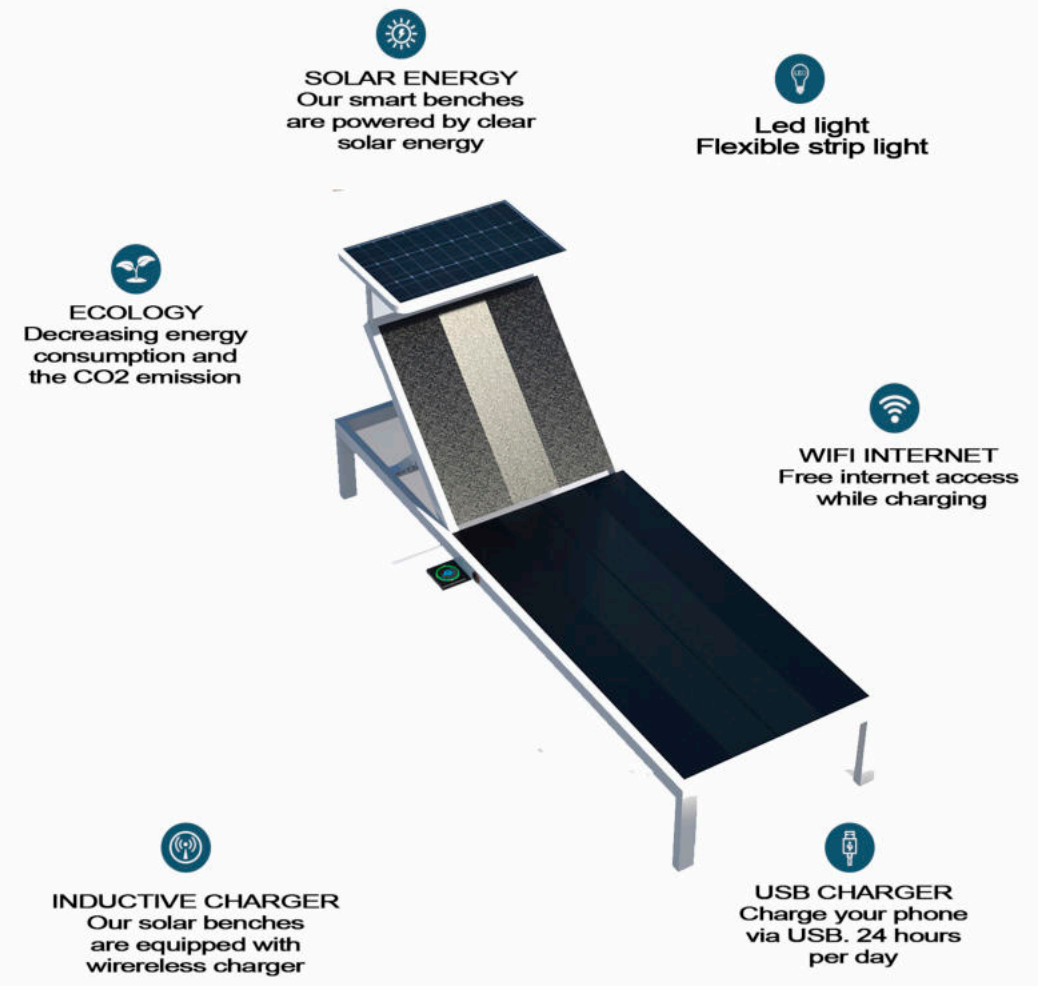

ADLIS

**SMART BENCH
SMART CONTAINER
SMART HOME
SMART SECURITY**

WEIYIN

TECHNOLOGY

DATA SHEET: WYC1941

Characteristics

Model	WYC1841	Appearance	
Size	194cm, 71cm, 30/81CM		
N.W.	60KG		
G.W.	80KG		
Certificate	CE ISO		
Function	In sunlight condition, product will charge build-in Li-ion battery by solar panel, and charge cell phones by cables simultaneous. Without sunlight condition, product will charge cell phone by its built-in battery.		
Material	Stainless steel #304		
Solar panel	Monocrystalline silicon		
Solar power	45W		
AC power	Optional		
Controller	MPPT		
Battery type	Li-ion battery/Li-op4 optional		
Working temp.	-20C-40C/-20C-65C		
Battery capacity	12V/30Ah		
USB charger	2		
Wireless charger	1		
LED light	NO		
Advertising display	NO		
WiFi router	4G/International router		
Bluetooth/speaker	NO		
Warranty	1 Year		
Battery notice	The controller works well above -40°C , while the working efficiency of battery is getting less and less under 0°C, when -10°C it already doesn't work. Yet after the temperate rises back to over 0°C, it will work again. Therefore, in very cold winter the chargers on bench don't work. In good sunshine, the battery is fully charged in about 7-8 hours.		

ADLIS 
WEIYIN

A. Description and function:

In sunlight condition, product will charge build-in Li-ion battery by solar panel, and charge cell phones by cables simultaneous. Without sunlight condition, product will charge cell phone by its built-in battery.

B. Intended use:

 This product is intended for outdoor use only. Please place it on a flat floor and away from any shade. If in the shade, the solar panel will not function effectively.

C. Package Content: